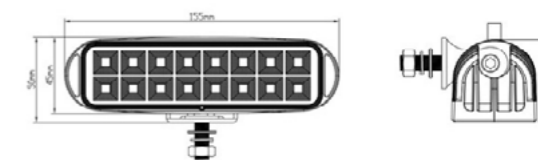

FARO A LED 12/24V
1732LM - 9W

2 35053 6 pz