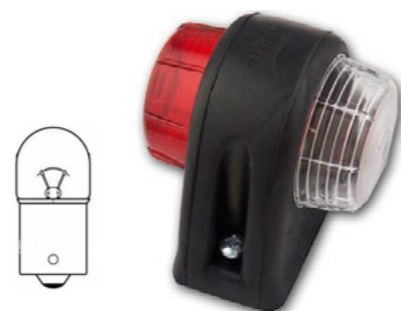

FANALE INGOMBRO COMPATTO

Piccolo	35167	10 pz