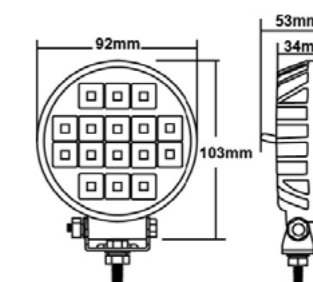

FARO A LED 12/24V
2400LM - 16W

4 35059 6 pz