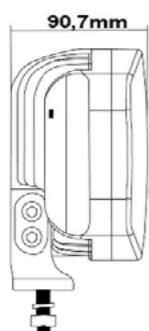

HYPER BEAM

FARO A LED 12/24V
4000LM – 50W

35060

6 pz

2 FUNZIONI

tail

spot

- LED: 10+14 Led, **4000 LM**
- Materiale: Corpo in alluminio (AL), lente in policarbonato (PC)
- Funzione: Luce di posizione, luce di marcia
- Potenza: 8 W, **50 W**
- Tensione: **12 V / 24 V**
- Certificazioni: ECE
- Cavo: 150 mm

BAT BEAM

FARO A LED 12/24V
7480LM – 103W

35061

6 pz

2 FUNZIONI

tail

spot

- Materiale: Lente in policarbonato (PC), corpo in alluminio (AL)
- Funzione: **Luce di posizione, luce di marcia**
- Potenza: **1,7 W, 103 W**
- Tensione: **12 V / 24 V**
- Certificazioni: ECE
- Cavo: 250 mm