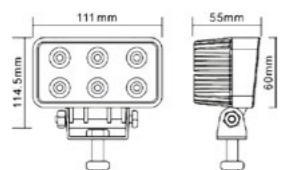

FARO A LED 12/24V
1100LM - 18W

2 35055 6 pz