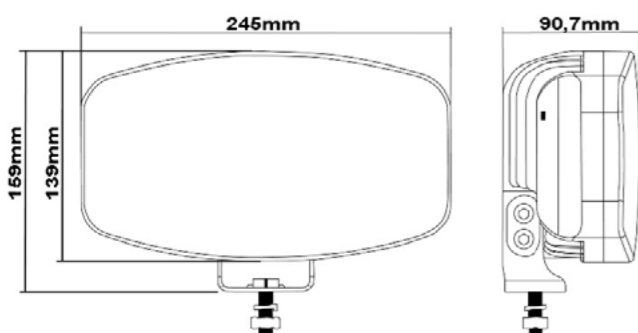

FARO A LED 12/24V
4000LM – 50W

35060

6 pz

2 FUNZIONI

tail

spot

- LED: 10+14 Led, **4000 LM**
- Materiale: Corpo in alluminio (AL), lente in policarbonato (PC)
- Funzione: Luce di posizione, luce di marcia
- Potenza: 8 W, **50 W**
- Tensione: **12 V / 24 V**
- Certificazioni: ECE
- Cavo: 150 mm