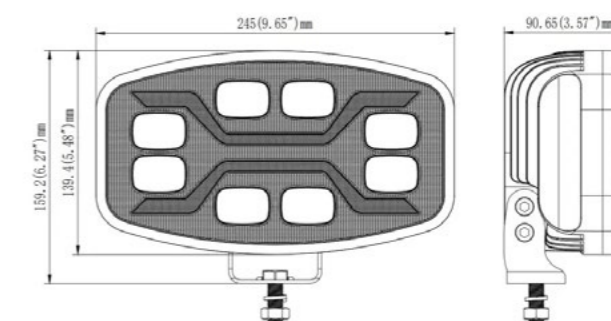

SPIDER

FARO DI PROFONDITÀ – Spider Tondo
12/24V

35690

1 pz

- Led a 12/24V
- Resistente a polvere e acqua
- Tre funzioni: **Luce di avviso stroboscopica, Abbagliante, Luce di posizione**

Il **Faro di Profondità Spider Tondo** rappresenta l'eccellenza nella nuova linea **X-SPIDER**, pensato per chi esige il massimo: funzionalità, LED potenti e resistenza ai danni meccanici e alle intemperie.

Che tu debba affrontare le condizioni più difficili, avrai sempre una visibilità ottimale e la massima sicurezza sulla strada. Le sue tre funzioni – **luce di avviso (stroboscopica), abbagliante e luce di posizione** – ampliano notevolmente il suo campo di applicazione, rendendolo versatile per ogni esigenza.

SPIDER

FARO DI PROFONDITÀ – Spider 12/24V

35652

1 pz

- Led a 12/24V
- Resistente a polvere e acqua
- Tre funzioni: **Luce di avviso stroboscopica, Abbagliante, Luce di posizione**

Il **Faro di Profondità Spider** è una soluzione di illuminazione moderna, ideale per veicoli specializzati. Con il suo design innovativo a tecnologia LED e un esclusivo motivo "**X-SPIDER**", questo faretto garantisce **visibilità e sicurezza eccezionali** sulla strada. La funzione stroboscopica ambra aggiuntiva è perfetta per le situazioni di avvertimento.

Con 3 modalità – **luce di avviso (stroboscopica), abbagliante e luce di posizione** – garantisce visibilità e sicurezza in ogni momento. Resistente a polvere e acqua grazie alla protezione IP69K, è la scelta ideale per le condizioni più difficili. Affronta il viaggio con sicurezza e affidabilità!

STROBO

STROBO