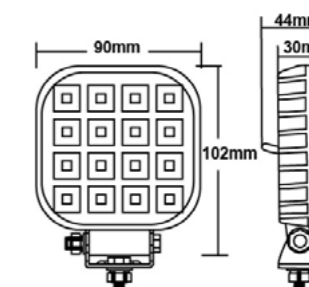

FARO A LED 12/24V
2400LM - 16W

4 35058 6 pz