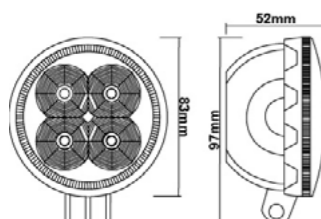

FARO A LED 12/24V
700LM - 14W

2 35057 6 pz