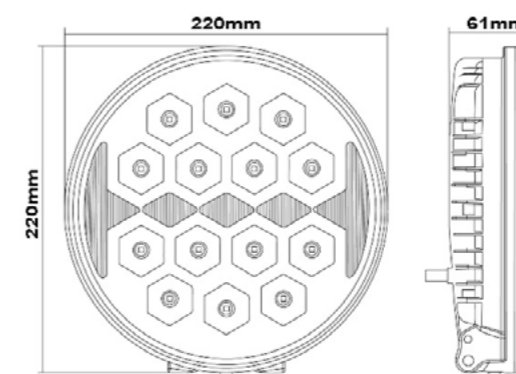

**HYPER  
BEAT**

FARO A LED 12/24V  
4000LM – 45W

2 35062 6 pz

▶ 380mm x 45mm

**HYPER  
BEAT**

FARO A LED 12/24V  
2434LM – 120W

35065 6 pz

▶ 609,2mm x 114mm