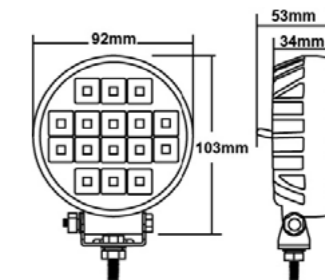

FARO A LED 12/24V
2400LM - 16W

35059 6 pz