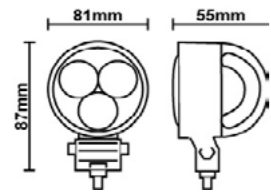

FARO A LED 12/24V
249LM - 9W

35056 6 pz