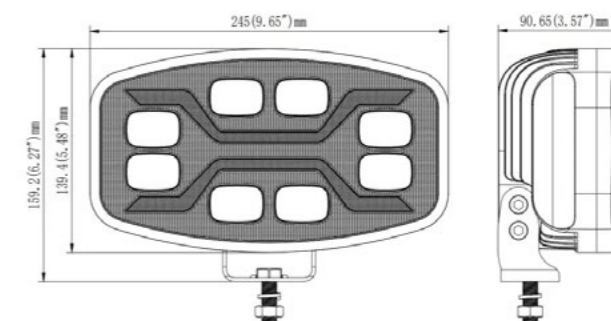

**FARO PROFONDITÀ POLARIS
12/24V**

35140 1 pz

- Fascio di **2200lm**
- Resiste fino a temperature di **-40° e +60°C**
- **UV** Resistente e superficie **antigraffio**
- Peso: **1,41 kg**
- Life span: **più di 30.000 ore**
- Materiale involucro: **Alluminio pressofuso**
- Materiale lente: **Policarbonato**
- Materiale staffa di fissaggio: **Acciaio Inossidabile**

Luci di posizione Multifunzionali

SPIDER

FARO DI PROFONDITÀ – Spider 12/24V

35652 1 pz

- Led a **12/24V**
- Resistente a **polvere e acqua**
- Tre funzioni: **Luce di Avviso Stroboscopica, Luce di Guida, Luce di Posizione**

Il **Faro di Profondità Spider** è una soluzione di illuminazione moderna, ideale per veicoli specializzati. Con il suo design innovativo a tecnologia LED e un esclusivo motivo "X SPIDER", questo faretto garantisce **visibilità e sicurezza eccezionali** sulla strada. La funzione stroboscopica ambra aggiuntiva è perfetta per le situazioni di avvertimento.

Con 3 modalità - **luce di avviso** (stroboscopica), **luce di guida** e **luce di posizione** - garantisce visibilità e sicurezza in ogni momento. Resistente a polvere e acqua grazie alla protezione IP 6K9K, è la scelta ideale per affrontare le condizioni più difficili. Affronta il viaggio con sicurezza e affidabilità!