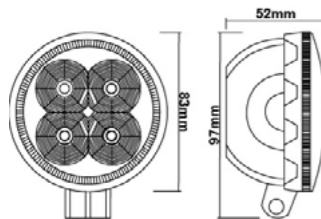

FARO A LED 12/24V
700LM - 14W

35057 6 pz