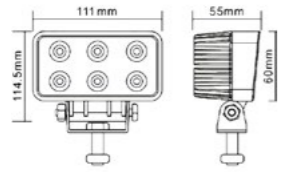

6 pz

▶ 609,2mm x 114mm

**HYPER
BEAT**

FARO A LED 12/24V
11500LM – 197W

35064

6 pz

▶ 1116mm x 78mm

FARO A LED 12/24V
1100LM - 18W