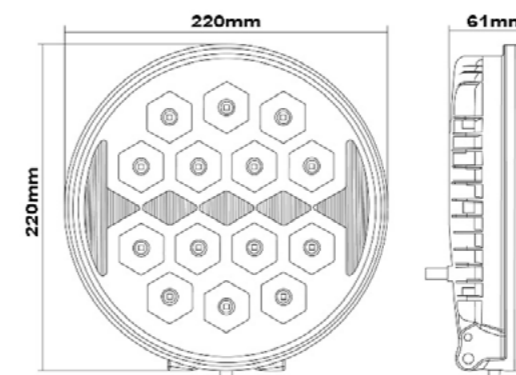

FARO A LED 12/24V
7480LM – 103W

35061

6 pz

2 FUNZIONI

- Materiale: Lente in policarbonato (PC), corpo in alluminio (AL)
- Funzione: Luce di posizione, luce di marcia
- Potenza: 1,7 W, 103 W
- Tensione: 12 V / 24 V
- Certificazioni: ECE
- Cavo: 250 mm