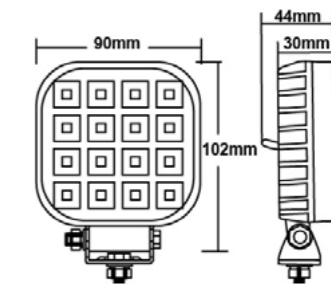

FARO A LED 12/24V
2400LM - 16W

35058 6 pz