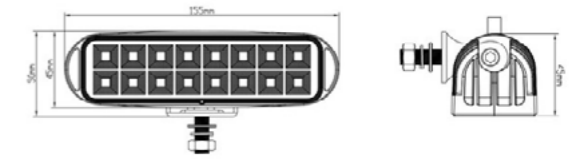

FARO A LED 12/24V
1732LM - 9W

35053 6 pz