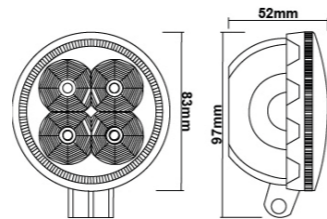

Faro a Led 12/24V
700lm — 14W

35057 6 pz