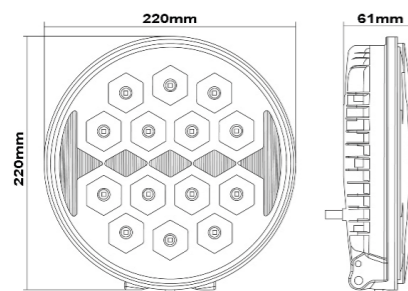

HYPER BEAM

2 FUNZIONI

Faro a Led 12/24V
4000lm – 50W

35060 6 pz

HYPER BEAM

2 FUNZIONI
tail spot

Faro a Led 12/24V
4000lm – 45W

35062 6 pz

- 380mm X 45mm

HYPER BEAM

2 FUNZIONI
tail spot

Faro a Led 12/24V
3340lm – 45W

35063 6 pz

- 540.6mm X 40mm

BAT BEAM

2 FUNZIONI

Faro a Led 12/24V
7480lm – 103W

35061 6 pz

HYPER BEAM

Faro a Led 12/24V
11500lm – 197W

35064 6 pz

- 1116mm X 78mm

HYPER BEAM

Faro a Led 12/24V
2434lm – 120W

35065 6 pz

- 609,2mm X 114mm