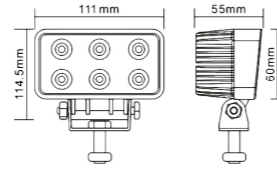

Faro a Led 12/24V
1100lm — 18W

35055 6 pz