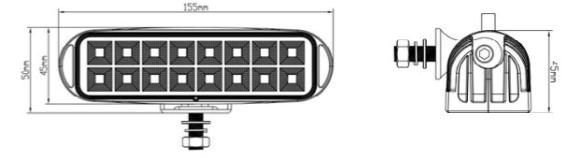

## HYPER BEAM

Faro a Led 12/24V  
2434lm – 120W

35065 6 pz

- 609,2mm X 114mm

Faro a Led 12/24V  
1100lm — 18W

35055 6 pz

Faro a Led 12/24V  
1732lm — 9W

35053 6 pz