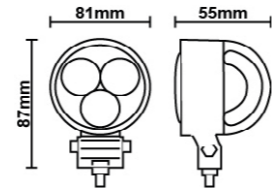

## HYPER BEAM

Faro a Led 12/24V  
2434lm – 120W

35065 6 pz

- 609,2mm X 114mm

Faro a Led 12/24V  
1100lm — 18W

35055 6 pz

Faro a Led 12/24V  
1732lm — 9W

35053 6 pz