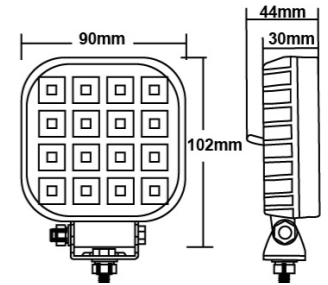

Faro a Led 12/24V
2400lm — 16W

35058 6 pz

QUALE DEI DUE ESAURITO?