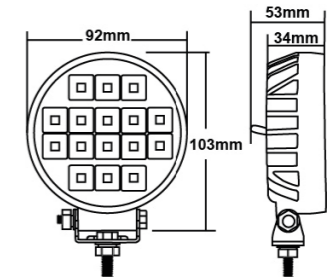

Faro a Led 12/24V
2400lm — 16W

35059 6 pz