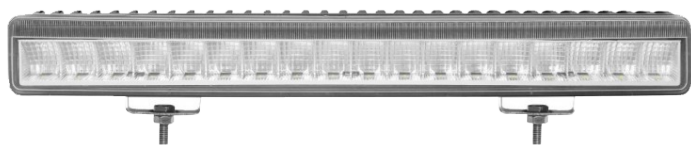

35061

Faro a Led 12/24V
7480LM – 103W

6Pz

2 FUNZIONI

BAT BEAM

HYPER BEAM

LED DRIVING LAMP

35062