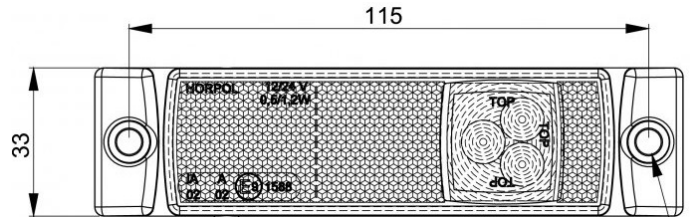

FANALINI A LED

35399

10 Pz

Piatto 3 Led
Bianco 12/24 V

35400

10 Pz

Piatto 3 Led
Rosso 12/24 V

35401

10 Pz

Piatto 3 Led
Arancio 12/24 V

It's waterproof