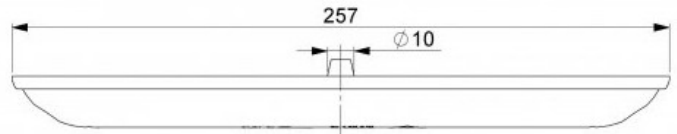

35019

10 Pz

Lente Daily '96
Sinistra

BARRE LED

35511

Barra 12 led
12/24V 3 Posizioni

1 Pz

It's waterproof