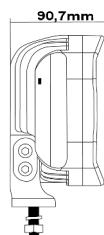

6Pz

2400LM - 16W

HYPER BEAM

LED DRIVING LAMP

35060

Faro a Led 12/24V
4000LM – 50W

6Pz

2 FUNZIONI