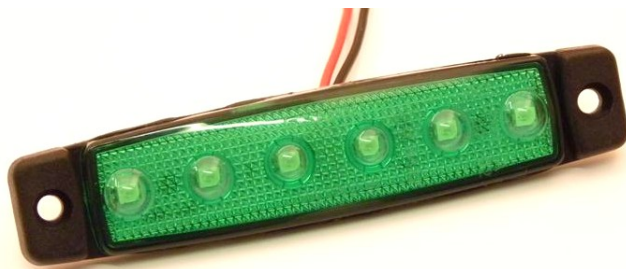

10 Pz

Piatto 3 Led
Rosso 12/24 V

35401

10 Pz

Piatto 3 Led
Arancio 12/24 V

It's waterproof

35478

10 Pz