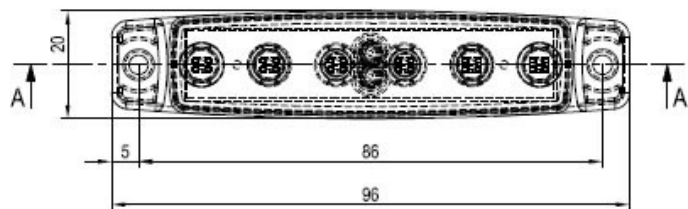

10 Pz

Piatto 3 Led
Rosso 12/24 V

35401

10 Pz

Piatto 3 Led
Arancio 12/24 V

It's waterproof

35478

10 Pz