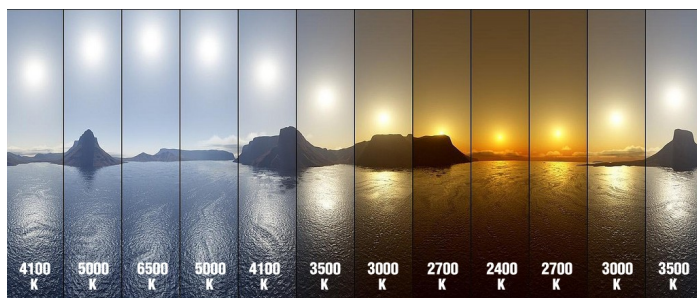

LED LIGHT

L'utilizzo delle lampadine è consentito solamente per veicoli da esposizione o off-road.

The use of this bulb is only allowed for off-road vehicles.

importato da / Imported by

MADE IN CHINA

22364

12-24V H1
400 Lumen

8025097110028

10 Pz

22366

12-24V H7
950 Lumen

8025097110028

10 Pz

6500 K

EXTRA POWER BEAM LIGHT

22310

12 - 24V H7
4000 Lumen

8025097110028

1 Pz

22311

12 - 24V H4
4000 Lumen

8025097110028

1 Pz

LAMPADINE